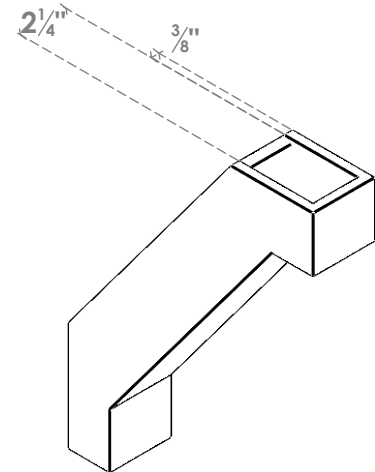

ITEM NUMBER: BRCPO030X12000X16000BUR

3"W X 12"D X 16"H BURLINGTON ARCHITECTURAL GRADE PVC OPEN BRACE

SIDE PROFILE

FRONT PROFILE

ISOMETRIC

EKENA MILLWORK
2300 WEST MAIN ST.
CLARKSVILLE, TX 75426
TOLL FREE: 866-607-0453
WWW.EKENAMILLWORK.COM