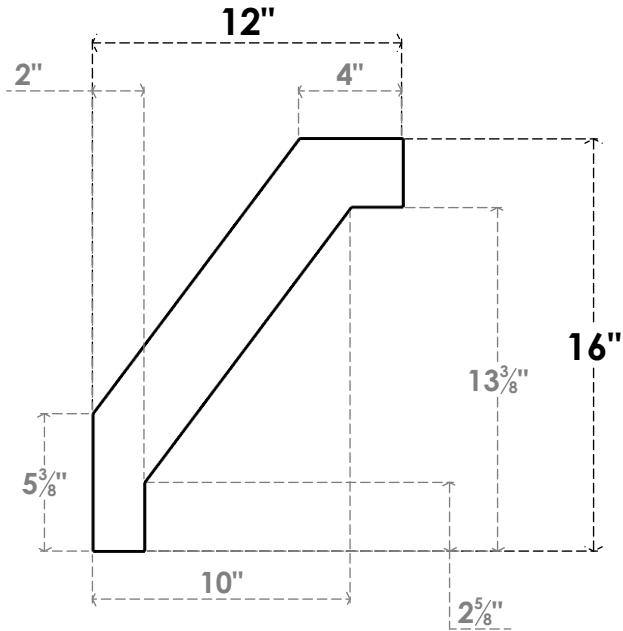

ITEM NUMBER: BRCPO030X12000X16000BUR

3"W X 12"D X 16"H BURLINGTON ARCHITECTURAL GRADE PVC OPEN BRACE

SIDE PROFILE

FRONT PROFILE

ISOMETRIC

EKENA MILLWORK
2300 WEST MAIN ST.
CLARKSVILLE, TX 75426
TOLL FREE: 866-607-0453
WWW.EKENAMILLWORK.COM