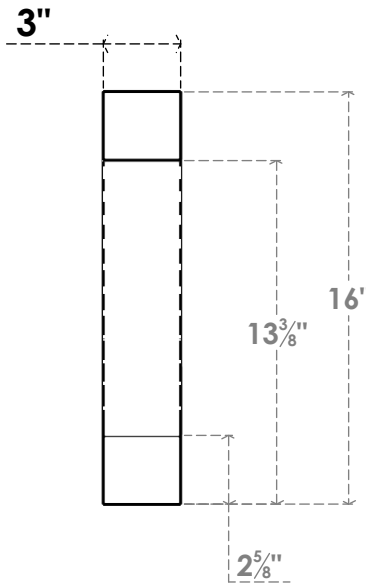

ITEM NUMBER: BRCPO030X12000X16000BUR

3"W X 12"D X 16"H BURLINGTON ARCHITECTURAL GRADE PVC OPEN BRACE

SIDE PROFILE

FRONT PROFILE

ISOMETRIC

EKENA MILLWORK
2300 WEST MAIN ST.
CLARKSVILLE, TX 75426
TOLL FREE: 866-607-0453
WWW.EKENAMILLWORK.COM

NOTES

1. INSTALLATION TO BE COMPLETED IN ACCORDANCE WITH MANUFACTURER'S SPECIFICATIONS.
2. DRAWING MAY NOT BE TO SCALE
3. THIS DRAWING IS INTENDED FOR DESIGN AND PLANNING PURPOSES ONLY.
4. ALL INFORMATION CONTAINED HEREIN WAS CURRENT AT THE TIME OF DEVELOPMENT BUT MUST BE REVIEWED AND APPROVED BY THE PRODUCT MANUFACTURER TO BE CONSIDERED ACCURATE.
5. ARCHITECTURAL GRADE PVC PRODUCTS ARE MADE FROM EXPANDED CELLULAR PVC AND COME NATURALLY WHITE BUT MAY BE PAINTED